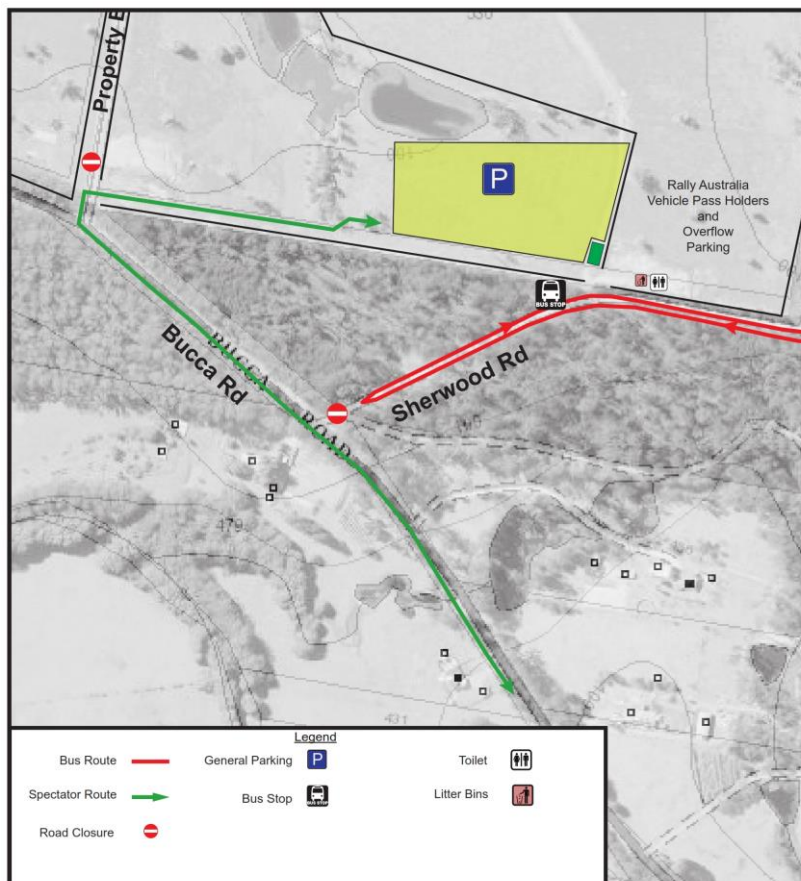

Spectator Information

NSW Forests Rally Village

Sunday 17/11/2019

Sherwood Forest Rd, BUCCA

Morning session: First car due at 8:30am

Afternoon session: First car due at 1:00pm

- Parking area is located just off Bucca Rd, with a free bus service to the viewing area. There is **NO** entry to Sherwood Rd.
- Food & drinks are available on site.
- Toilets are available.
- Corporate Hospitality is available. Email: services@rallyaustralia.com.au for further information.
- This is Rally Australia's iconic stage, featuring spectator areas a high speed jump, water splash, and a tight fast rally stage. You can also witness the final Stage for 2019 season from 1:00pm and the Podium presentation.

Note: This is a very popular point and parking will be at a premium, you will need to be **VERY** early to ensure you are in place for competition. **We advise that it will take at least 45min from the Car Park to the viewing areas.**

Parking Area Map

Spectator Area Map