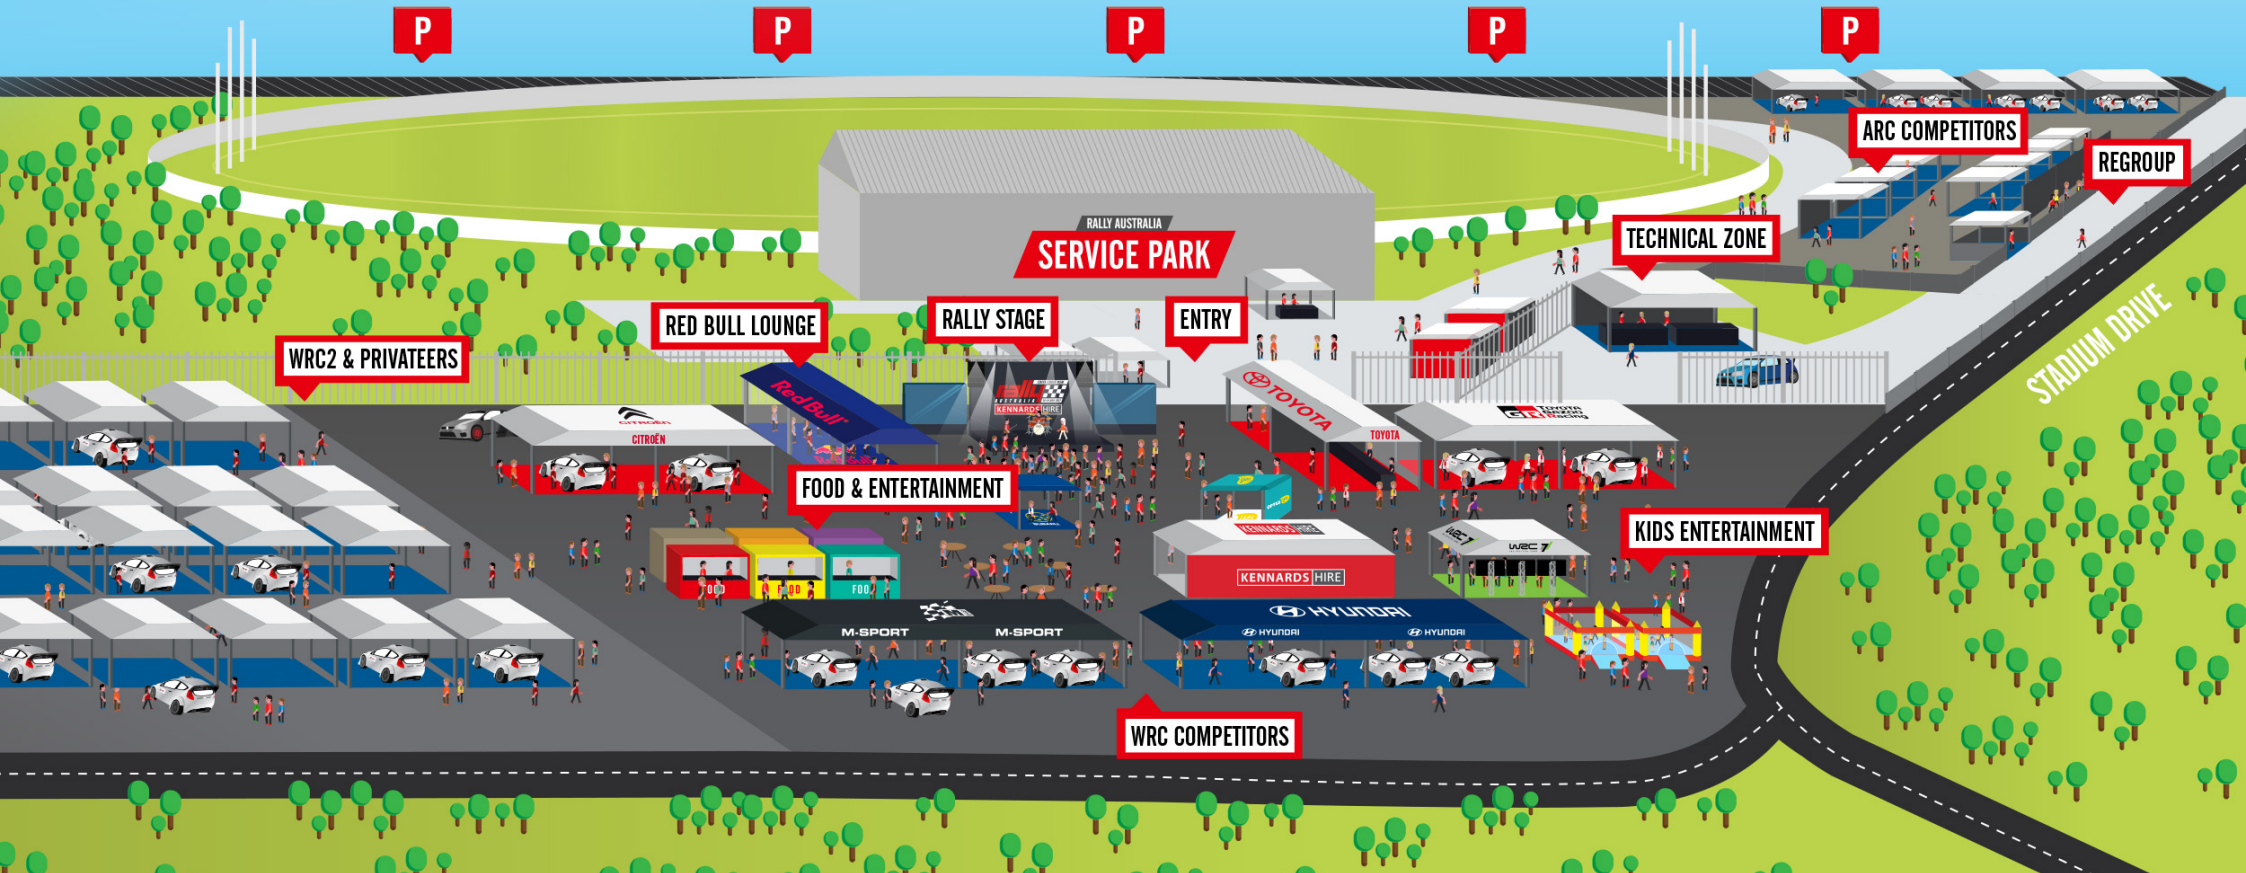

SERVICE PARK

C.ex INTERNATIONAL STADIUM

FREE ENTRY THURSDAY-SUNDAY

RALLYAUSTRALIA.COM.AU